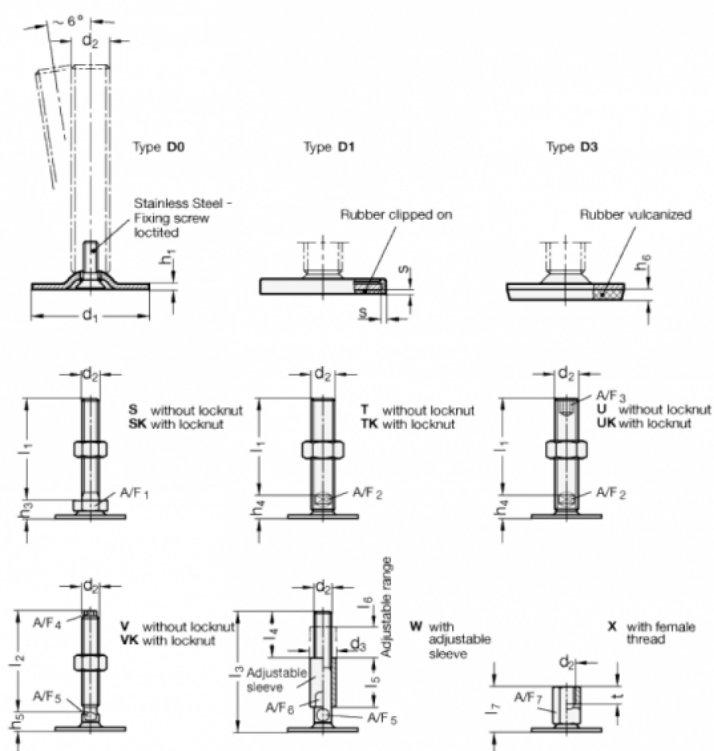

Article number: 204180M1060D0S

Description: E+G levelling foot  
GN 41-80-M10-60-D0-S

Note: S Without nut, External hexagon at the bottom

## Measures

A/F1	= 17
d1	= 80
d2	= M10
h1	= 3
h3	= 11
h6	=
h1	= 60
s	=